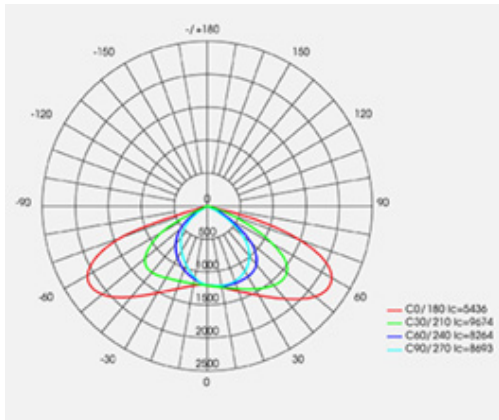

LUMINOUS INTENSITY DISTRIBUTION

Typical for type II

CSD09 30W.PLUS