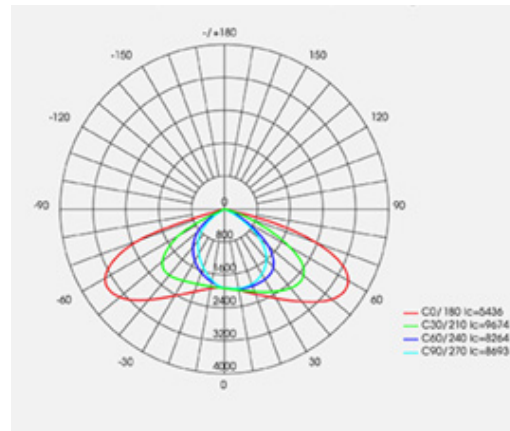

CSD09 50W.PLUS

PACKING AND TRANSPORTATION