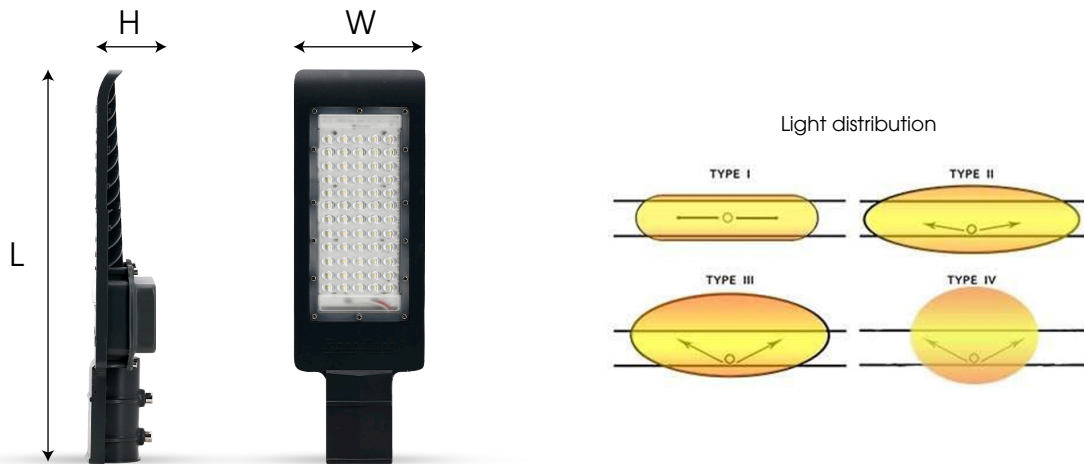

CSD09 LED STREET LIGHT

* Product features:

- High-quality LEDs provided by Samsung/ Seoul Semiconductor/ Nichia/ Lumiled and driver provided by Inventronics, MOSO, SOSEN or designed by Rang Dong with excellent performance
- High efficacy up to 150 lm/W
- PC optical lens with high lighting transmittance and even lighting distribution
- Die-cast aluminum fin heatsink design with perfect heat dissipation
- IP66, IK08
- CE, KC certified
- Long lifespan: 50,000 hours, saving the maintenance cost
- Options:
 - + Voltage: 120/ 220÷240/ 100÷277V
 - + Light distribution: Type I/ II /III / IV
 - + 2-step dimming; ON/OFF timer.
 - + Surge protection: 6KV/ 10KV

Applications

- Squares, parking lots, residential streets, public works, gardens, rural roadway, highway, etc.

IP66

PRODUCT DETAILS

PRODUCT SPECIFICATIONS

Model	Dimension LxWxH (mm)	Power (W)	Voltage (V)	Power factor	Luminous flux (lm)	Luminous Efficacy (lm/W)	CCT (K)	CRI (Ra)	Beam angle (°)	Lifespan (hrs)
CSD09 30W.PLUS	322x124x60	30	120/220÷240/100÷277	0.9	3750	125	4000/5000	70	Type 2	50,000
CSD09 50W.PLUS	399x139x70	50	120/220÷240/100÷277	0.9	6500	130	4000/5000	70	Type 2	50,000

Customizable: Power (30W/50W), Voltage (120/220÷240/100÷277), lm/W (up to 150), CCT (4000/5000K), CRI (70/80), light distribution (type I / II / III / IV), Surge protection (6/10KV), lifespan, etc.

LUMINOUS INTENSITY DISTRIBUTION